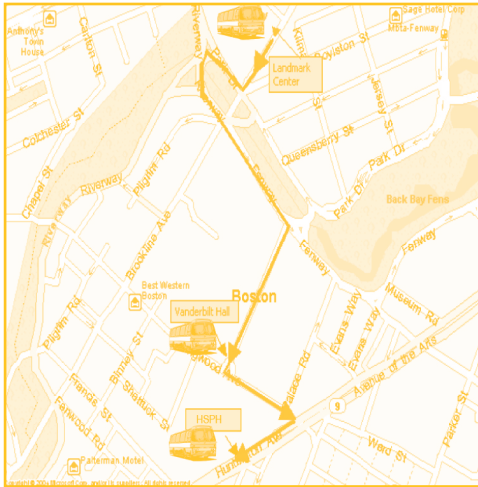

## LANDMARK - LONGWOOD SHUTTLE

### SHUTTLE ROUTE MAP

#### Order of Shuttle Stops:

1. Landmark Center  
(Brookline Ave)
2. Vanderbilt Hall
3. 651 Huntington/  
Harvard School of Public Health

#### LMA Shuttle

Managed by MASCO Operated  
 by Paul Revere Transportation  
 Company

**LANDMARK - LONGWOOD SHUTTLE**

**WEEKDAY SERVICE FROM  
LANDMARK**

8:00 AM

8:20

8:40

9:00